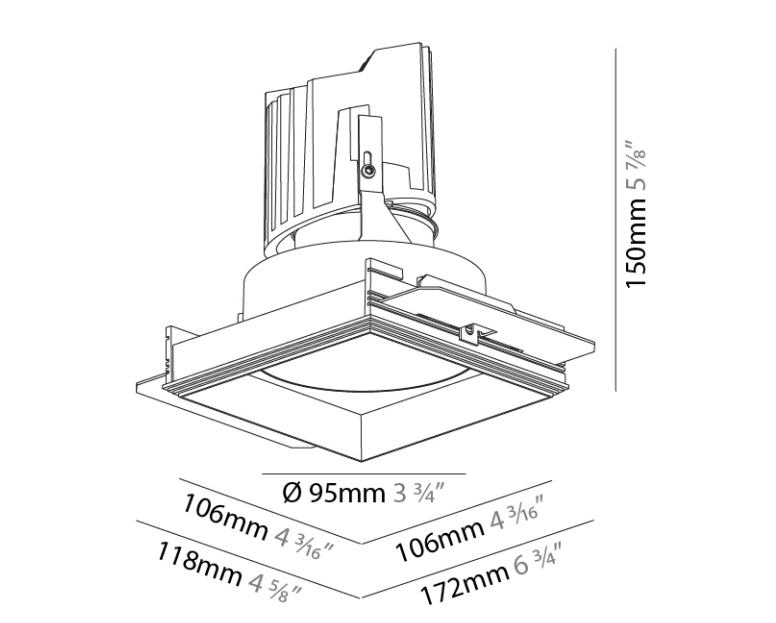

PHYSICAL

Shape: Square
Diameter (mm): 95
Diameter (in): 3 3/4
Length (mm): 106
Length (in): 4 3/16
Width (mm): 106
Width (in): 4 3/16
Depth (mm): 150
Depth (in): 5 7/8

Ceiling Thickness (mm): 10 / 12.5 / 15 / 25
Ceiling Thickness (in): 3/8 or 1/2 or 9/16 or 1

Min. Recessing Depth (mm): 170
Min. Recessing Depth (in): 6 11/16

Light Distribution: Downlight
Weight (kg): 0.705

Weight (lbs): 1.55
Fixture Finish: SSR / BKV / CWI / CRY / HAB / UFT / ITA / RUA / FTG / MYG / LOD / PUS / FRO / FUP / KIA / POP / BLS / SPG / MEY / GOH / GUM / CHC / COM / ABZ / JAG / OBR / MOS / ROR

Fixture Material: Aluminum Die Cast
Cut-out Measurements: 120mm / 4 3/4" x 120mm / 4 3/4"
Upon Request: Unique Ceiling Thickness

ELECTRICAL

Lamp Type: LED (Zhaga Standard)
Input Wattage (W): 15.5
Total Output Wattage (W): 14.5

Dimming: Tri-Mode (Non-Dimming and Phase Dimming (120Vac only) and 0-10V Dimming)

Driver Included: No
Driver Location: Recessed Housing
Driver Type: Constant Current - Universal

Driver Class: Class 2
Housing: See components

Input Voltage (V): 120 - 277
Constant Current (MA): 500

LED

Number of LEDs: 1
Color Temperature (°K): 2700 / 3000 / 3500 / 4000

Max. Delivered Lumen (lm): 940 / 980 / 1029 / 1050
Nominal Lumen (lm): 1386 / 1438 / 1511 / 1542

CRI: >90 CRI
Efficiency (%): 87.9 / 88.4 / 87.9

Lamp Life (hrs): 50000
Upon Request: RGB-W Tunable White Special Color Temperature Special LED

OPTICAL

Reflector°: 20 / 40 / 60
Upon Request: Special Beam Angles

RATINGS AND CERTIFICATIONS
© 2024 Zaneen Lighting, Inc. 1-800-338-3382, F 416-247-9319, www.zaneen.com

Available for international specifications by adding 'INT' at the end of the existing Model #. For assistance on 'custom' specifications, contact zteam@zaneen.com. In a constant effort to supply the best product, we reserve the right to change specifications or materials without notice. The most recent specification sheets are found at zaneen.com
IP rating: IP20