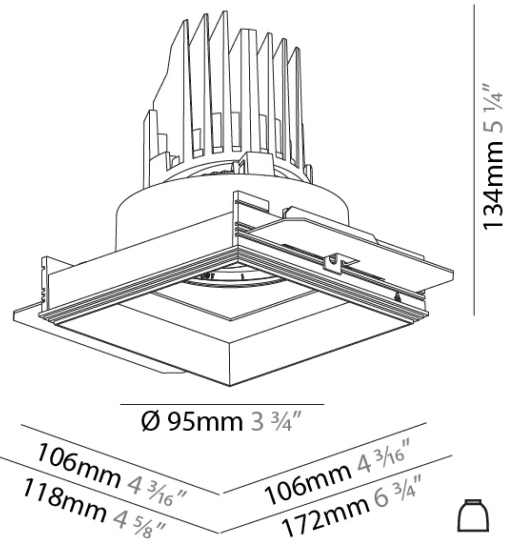

OPTICAL

[Reflector°: 20 / 40 / 60](#)
Adjustability: Rotational 355°; Tilt 30°
Upon Request: Special Beam Angles

Available for international specifications by adding "INT" at the end of the existing Model #. For assistance on 'custom' specifications, contact zteam@zaneen.com.
Certified by: Certified for North American Standards
In a constant effort to supply the best product, we reserve the right to change specifications or materials without notice. The most recent specification sheets are found at zaneen.com
IP rating: IP20