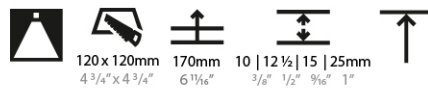

PHYSICAL

Shape: Square
Diameter (mm): 95
Diameter (in): 3 3/4
Length (mm): 106
Length (in): 4 3/16
Width (mm): 106
Width (in): 4 3/16
Depth (mm): 150
Depth (in): 5 7/8

Ceiling Thickness (mm): 10 / 12.5 / 15 / 25
Ceiling Thickness (in): 3/8 or 1/2 or 9/16 or 1

Min. Recessing Depth (mm): 170
Min. Recessing Depth (in): 6 11/16

Light Distribution: Downlight
Weight (kg): 0.705

Weight (lbs): 1.55
Fixture Finish: SSR / BKV / CWI / CRY / HAB / UFT / ITA / RUA / FTG / MYG / LOD / PUS / FRO / FUP / KIA / POP / BLS / SPG / MEY / GOH / GUM / CHC / COM / ABZ / JAG / OBR / MOS / ROR

Fixture Material: Aluminum Die Cast
Cut-out Measurements: 120mm / 4 3/4" x 120mm / 4 3/4"
Upon Request: Unique Ceiling Thickness

ELECTRICAL

Lamp Type: LED (Zhaga Standard)
Input Wattage (W): 15.5
Total Output Wattage (W): 14.5

Dimming: Tri-Mode (Non-Dimming and Phase Dimming (120Vac only) and 0-10V Dimming)

Driver Included: No
Driver Location: Recessed Housing
Driver Type: Constant Current - Universal

Driver Class: Class 2
Housing: See components

Input Voltage (V): 120 - 277
Constant Current (MA): 500

LED

Number of LEDs: 1
Color Temperature (°K): 2700 / 3000 / 3500 / 4000

Max. Delivered Lumen (lm): 940 / 980 / 1029 / 1050
Nominal Lumen (lm): 1386 / 1438 / 1511 / 1542

CRI: >90 CRI
Efficiency (%): 87.9 / 88.4 / 87.9

Lamp Life (hrs): 50000
Upon Request: RGB-W Tunable White Special Color Temperature Special LED

OPTICAL

Reflector°: 20 / 40 / 60
Upon Request: Special Beam Angles

RATINGS AND CERTIFICATIONS
© 2024 Zaneen Lighting, Inc. 1-800-338-3382, F 416-247-9319, www.zaneen.com

Available for international specifications by adding 'INT' at the end of the existing Model #. For assistance on 'custom' specifications, contact zteam@zaneen.com. In a constant effort to supply the best product, we reserve the right to change specifications or materials without notice. The most recent specification sheets are found at zaneen.com
IP rating: IP20